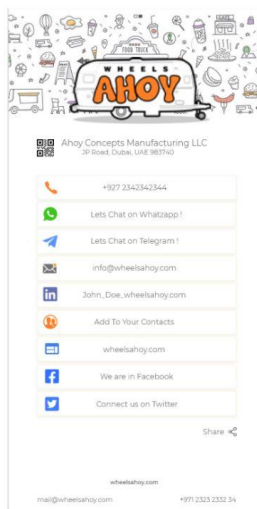

Wheels Ahoy

On clicking the call button the user will be taken to the same general social link - [Wheelsahoy.com/social](https://wheelsahoy.com/social)

On Clicking WhatsApp the user will be taken to the WhatsApp for chatting with WheelsAhoy WhatsApp chat page opened

3. In the admin panel Add a menu item

Digital IDs

- . Wheelshoy
- . Team mates

Under wheelsahoy menu tab the page content should look like this